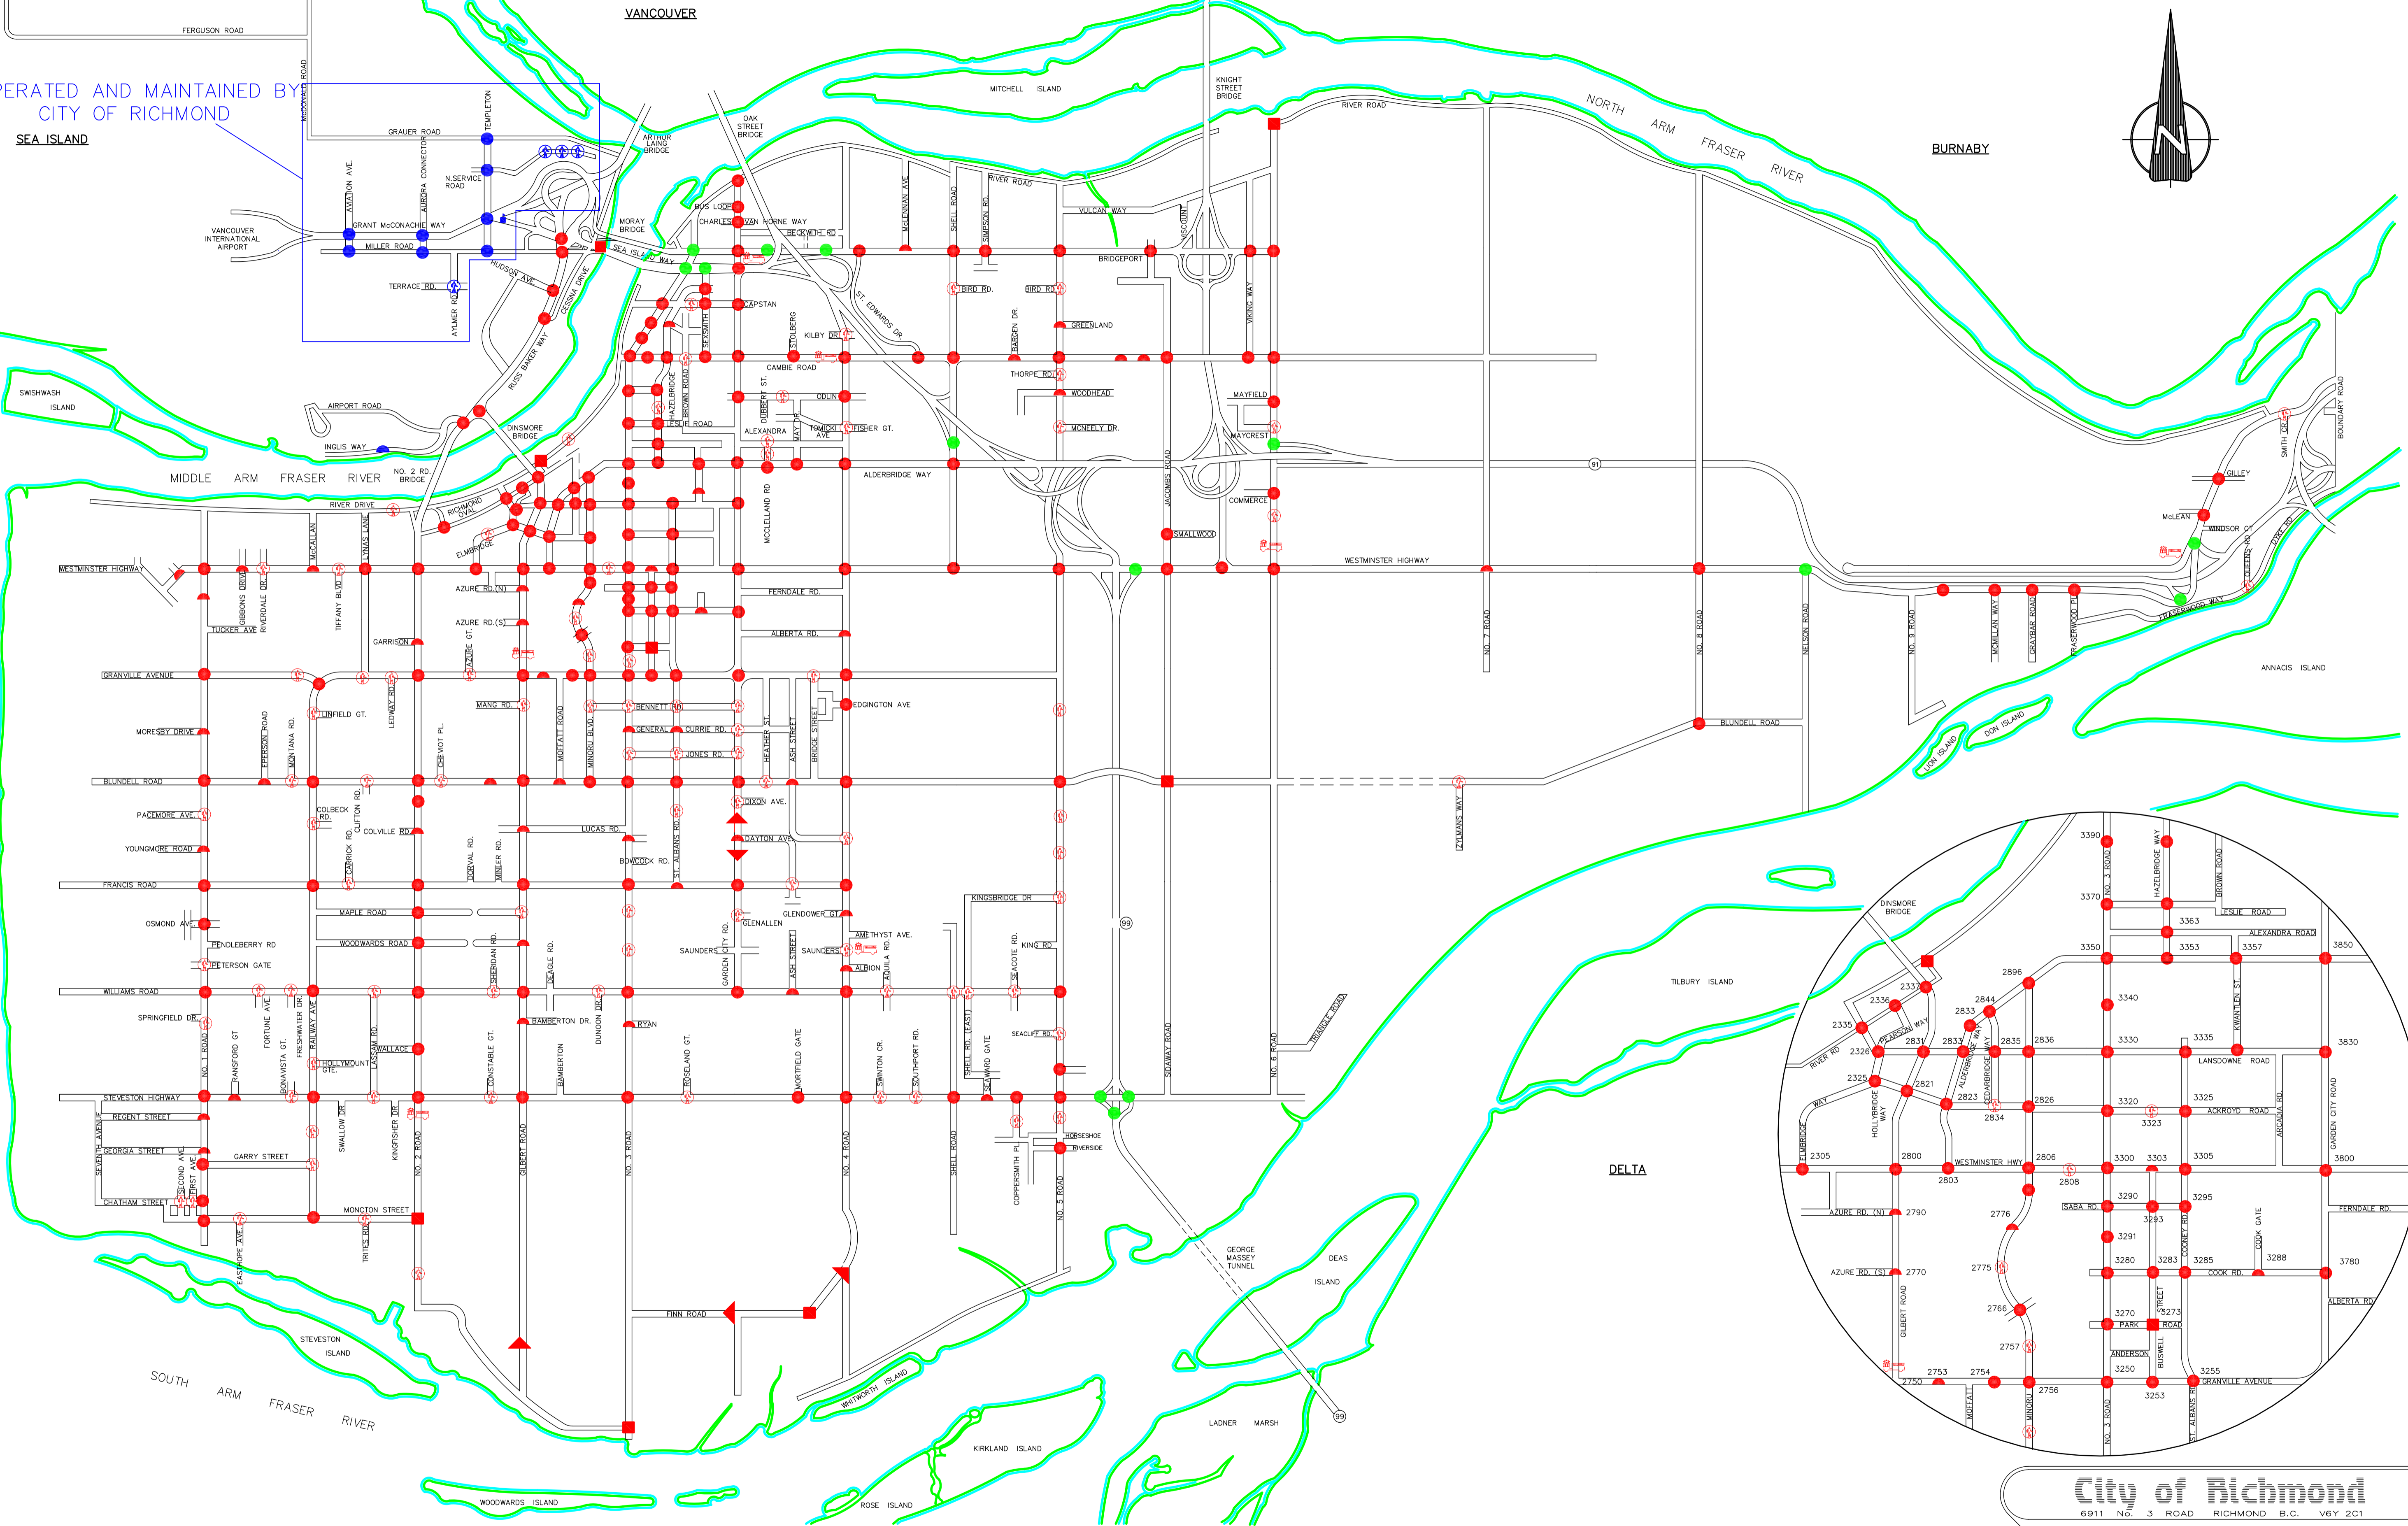

OPERATED AND MAINTAINED BY
CITY OF RICHMOND

GULF OF GEORGIA

LEGEND

- CITY OF RICHMOND TRAFFIC SIGNAL
- ▲ CITY OF RICHMOND PEDESTRIAN SIGNAL
- CITY OF RICHMOND FLASHER
- FIRE SIGNAL
- SPECIAL CROSSWALK
- MINISTRY OF TRANSPORTATION TRAFFIC SIGNAL
- VANCOUVER AIRPORT TRAFFIC SIGNAL
- + COUNT STATION
- ▲ CITY OF RICHMOND DRIVER FEEDBACK SIGN

City of Richmond
6911 No. 3 ROAD RICHMOND B.C. V6Y 2C1

TITLE:
TRAFFIC SIGNAL NETWORK

DESIGN: J.R.B.	DWG. NO: MAP	DATE: JULY 2018
DRAWN: S.L.M.	SCALE: N.T.S.	SEC. NO:
CHECKED:	ENGINEER:	SHT. NO: MAP3.ctb