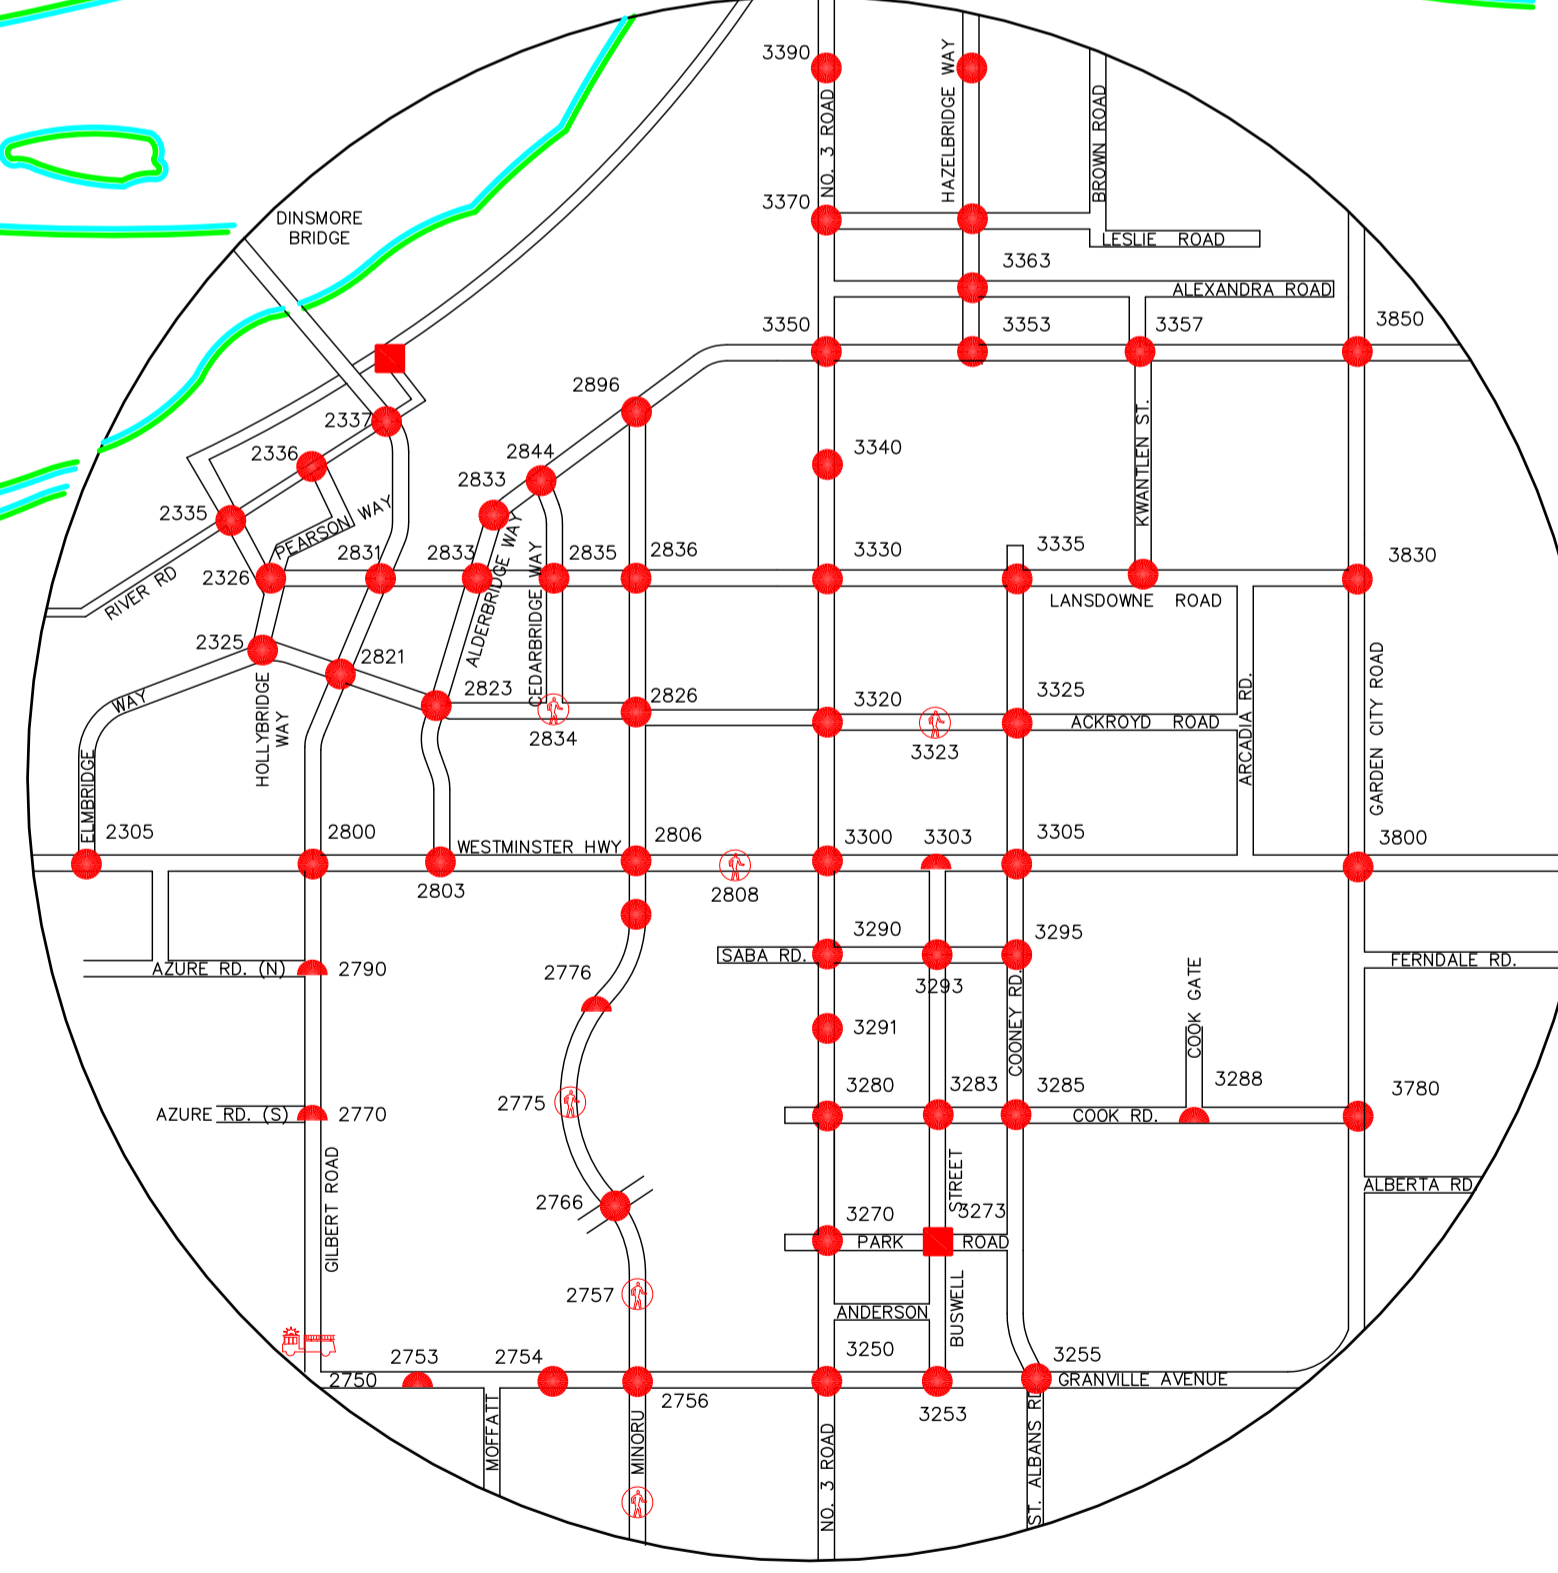

OPERATED AND MAINTAINED BY
CITY OF RICHMOND

GULF OF GEORGIA

LEGEND

- CITY OF RICHMOND TRAFFIC SIGNAL
- ▲ CITY OF RICHMOND PEDESTRIAN SIGNAL
- CITY OF RICHMOND FLASHER
- FIRE SIGNAL
- SPECIAL CROSSWALK
- MINISTRY OF TRANSPORTATION TRAFFIC SIGNAL
- VANCOUVER AIRPORT TRAFFIC SIGNAL
- + COUNT STATION
- ▲ CITY OF RICHMOND DRIVER FEEDBACK SIGN

City of Richmond
6911 No. 3 ROAD RICHMOND B.C. V6Y 2C1

TITLE:
TRAFFIC SIGNAL NETWORK

DESIGN: J.R.B.	DWG. NO: MAP	DATE: JULY 2018
DRAWN: S.L.M.	SCALE: N.T.S.	SEC. NO:
CHECKED:	ENGINEER:	SHT. NO: MAP3.ctb